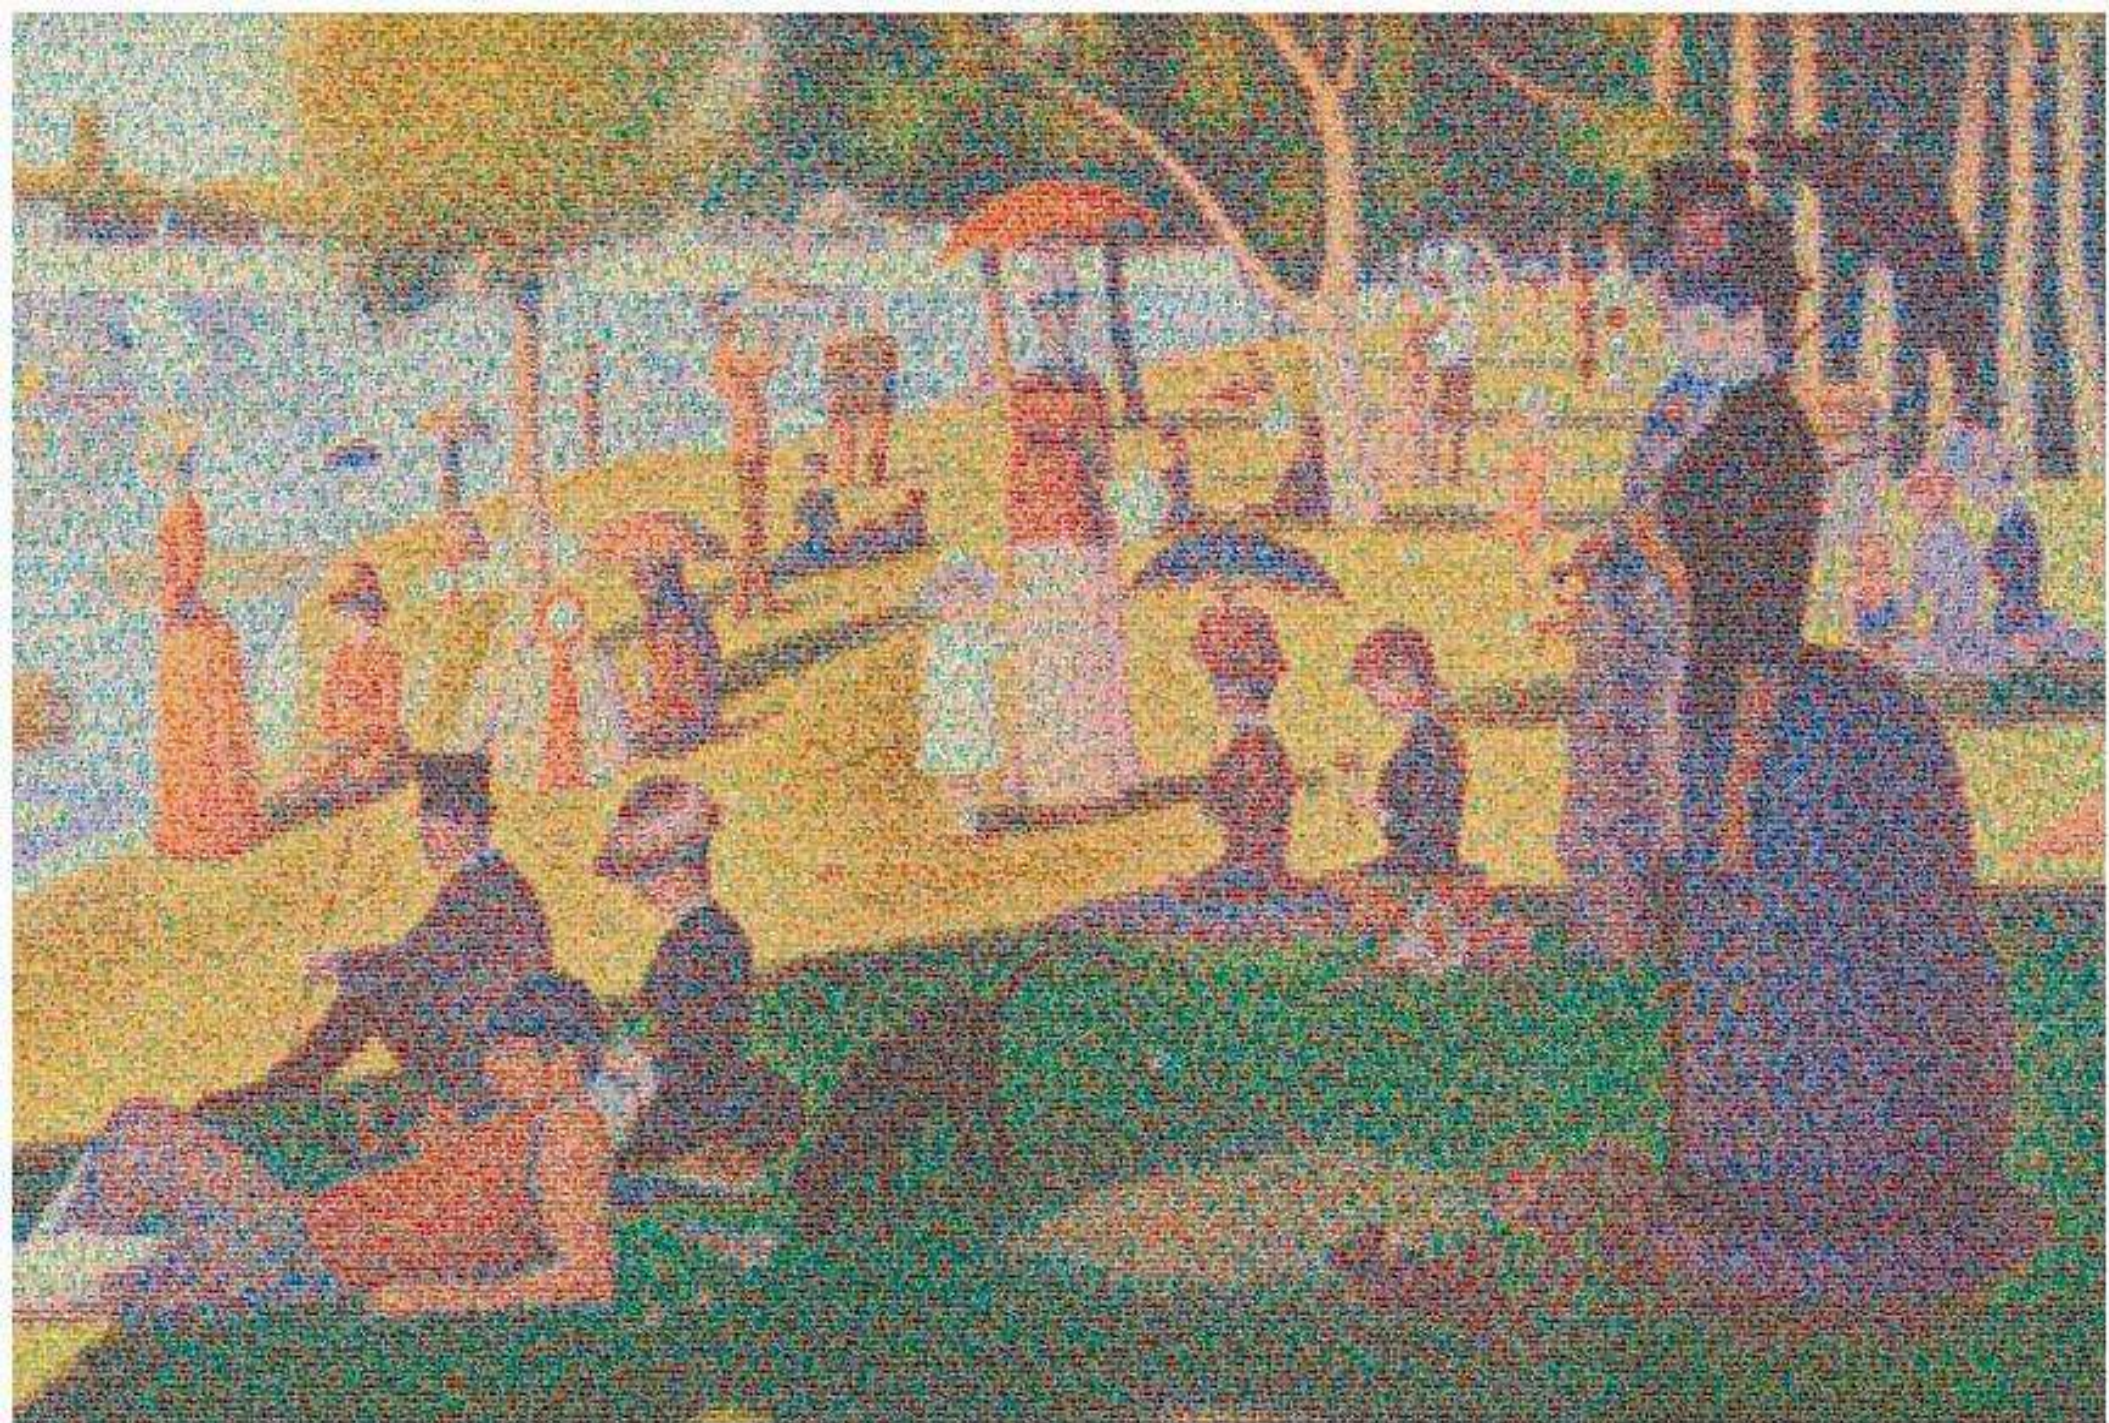

This is not a picture.